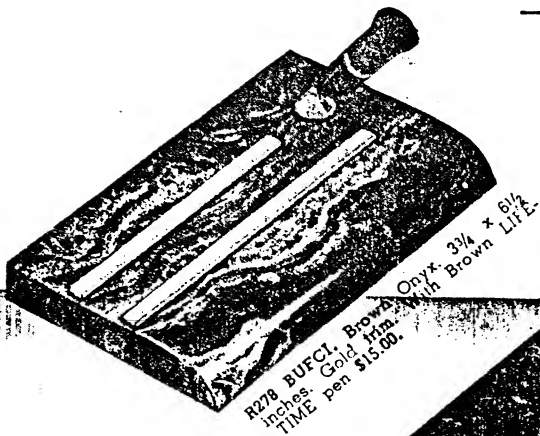

MAKE AN ENDURING IMPRESSION

— GIVE A SHEAFFER DRY-PROOF DESK SET

WHEN A GIFT IS GIVEN TO MARK A MILESTONE IN A BUSINESSMAN'S LIFE, IT IS ESSENTIAL THAT THE GIFT SHALL ENDURE. LIFETIME GIFTS ARE IDEAL; THEY ARE LIFETIME GUARANTEED.

All LIFETIME desk sets on this page also available with AUTOGRAPH LIFETIME pens for facsimile signature engraving (see page 8) at $8.00 additional per pen.